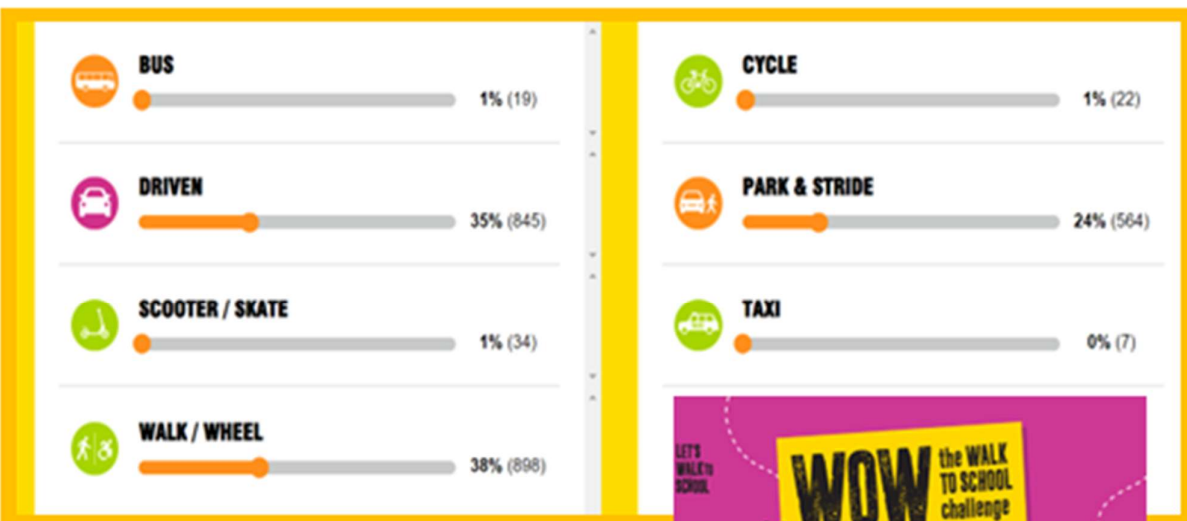

ACTIVE JOURNEYS TAKEN	NUMBER OF BADGES EARNED	LEVEL OF ENGAGEMENT
1518 = 64%	160	89%